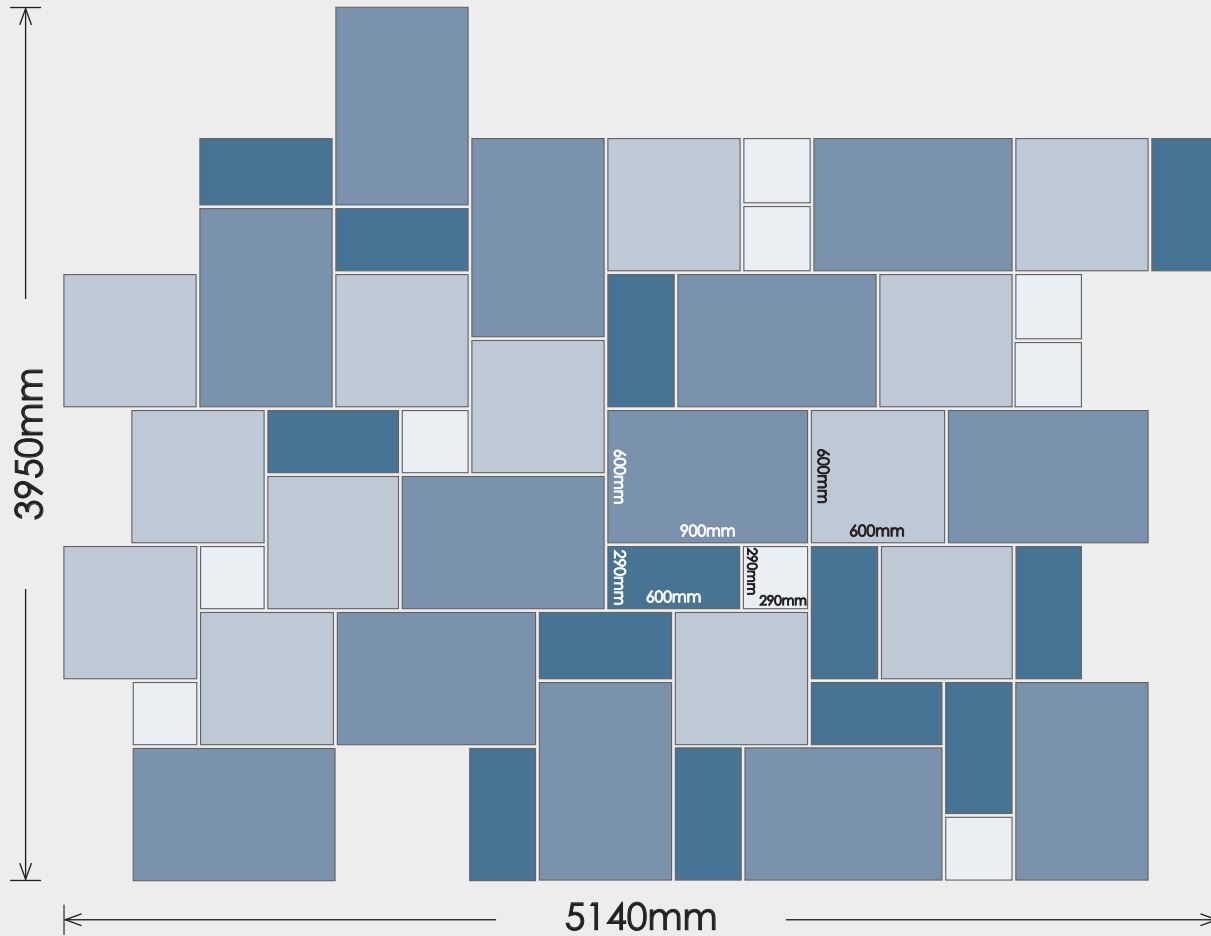

Interlocking Laying Pattern - 15.22 sqm

Flag sizes:

- 13 at 900mm x 600mm
- 13 at 600mm x 600mm
- 13 at 600mm x 290mm
- 9 at 290mm x 290mm

Laying pattern suitable for:
Sandstone Premium & Sandstone Aged.

Using these sizes from digbystone, this decorative paving feature can be created in your patio, lawn or a sunny spot in your garden.

Notes:

Stockist Details:

Tel:

Price Quoted:

All dimensions shown are nominal. Product is designed to be laid with 10-15mm joints.