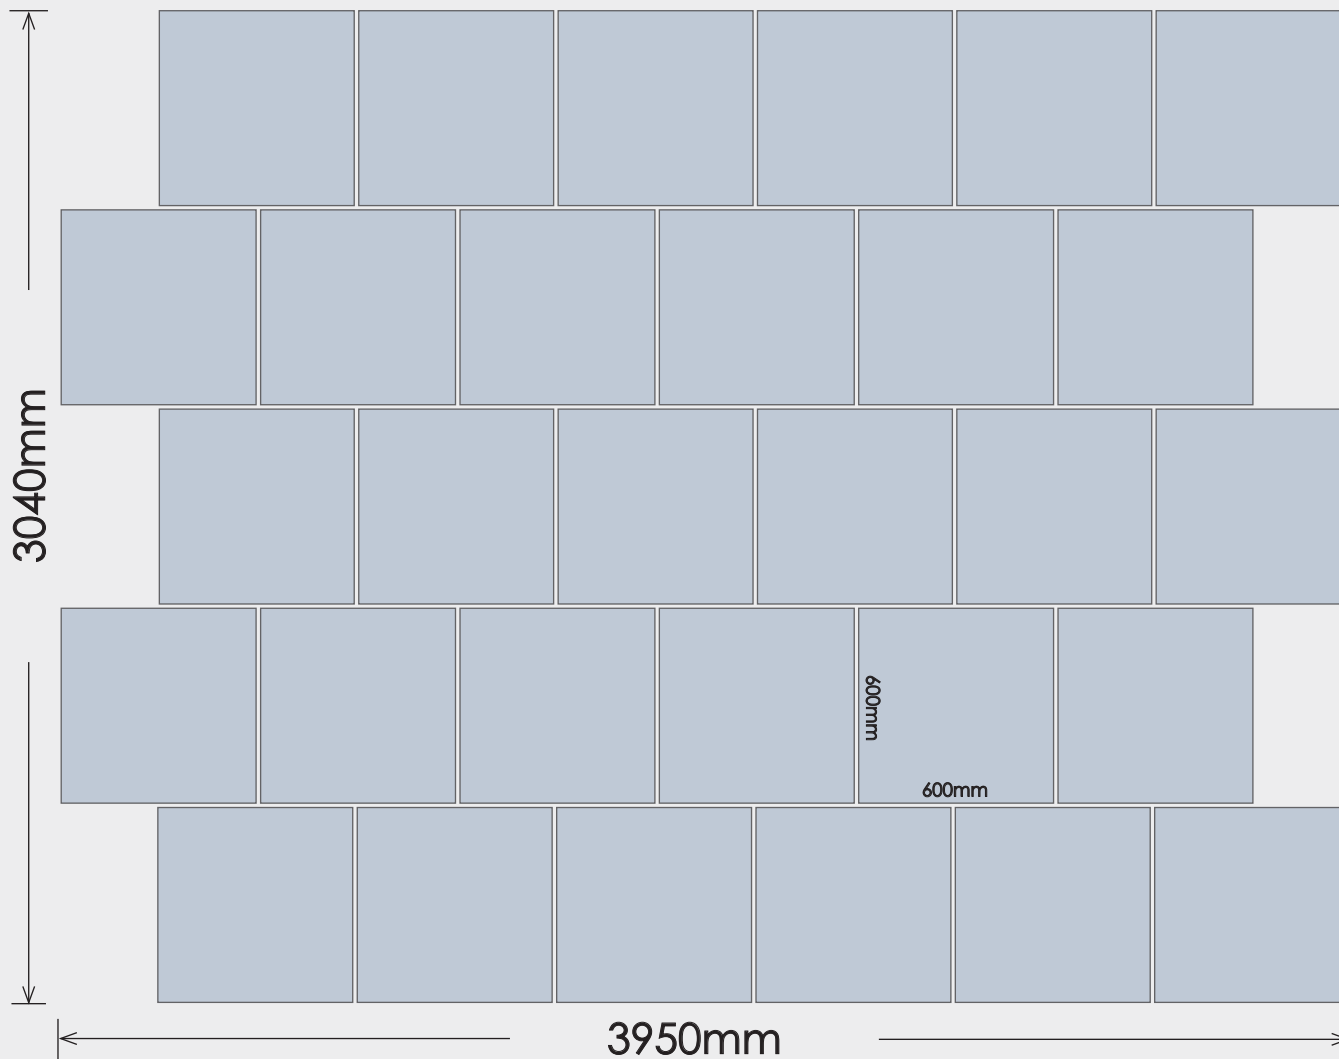

## 600x600mm Stretcher Bond Laying Pattern

**Flag sizes:**  
600x600mm

Laying pattern suitable for:  
Gigante Porcelain, Quartz Porcelain,  
Country Porcelain, Regale Porcelain,  
Granite, Slate, Limestone Classic &  
Sandstone Premium in 600x600mm

Using these sizes from digbystone, this decorative paving feature can be created in your patio, lawn or a sunny spot in your garden.

**Notes:**

**Stockist Details:**

**Tel:**

**Price Quoted:**

All dimensions shown are nominal. Product is designed to be laid with 10 -15mm joints.