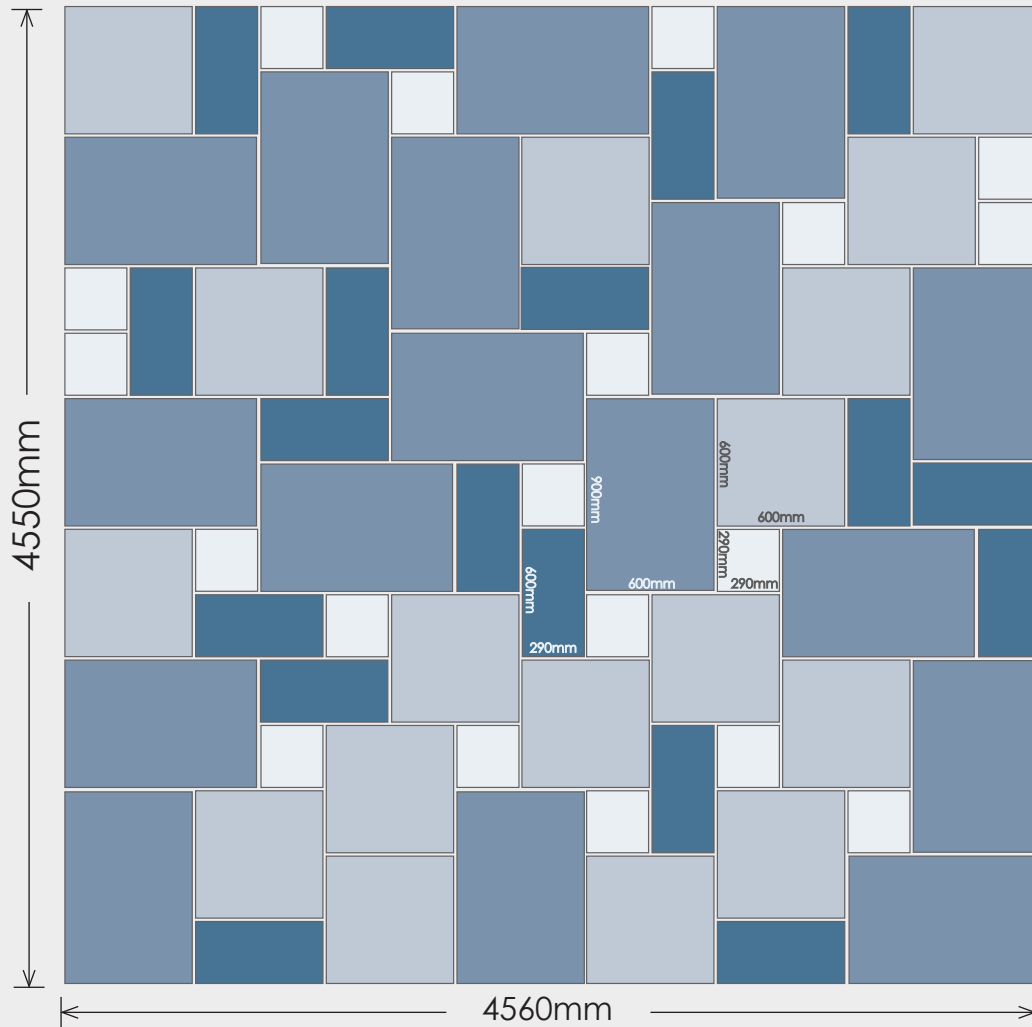

## Essential Stone Laying Pattern 20.78sqm

### Flag sizes:

- 17 at 900x600mm
- 17 at 600x600mm
- 18 at 600x290mm
- 19 at 290x290mm

Laying pattern suitable for: Essential Stone Sandstone 20.78sqm, which includes - Willow Blend, Pine Blend, Chestnut Blend, Birch Blend

### Stockist Details:

Tel:

Price Quoted:

Dare to be different  
Scan right with  
a smart phone  
QR app required

All dimensions shown are nominal. Product is designed to be laid with 10 -15mm joints.