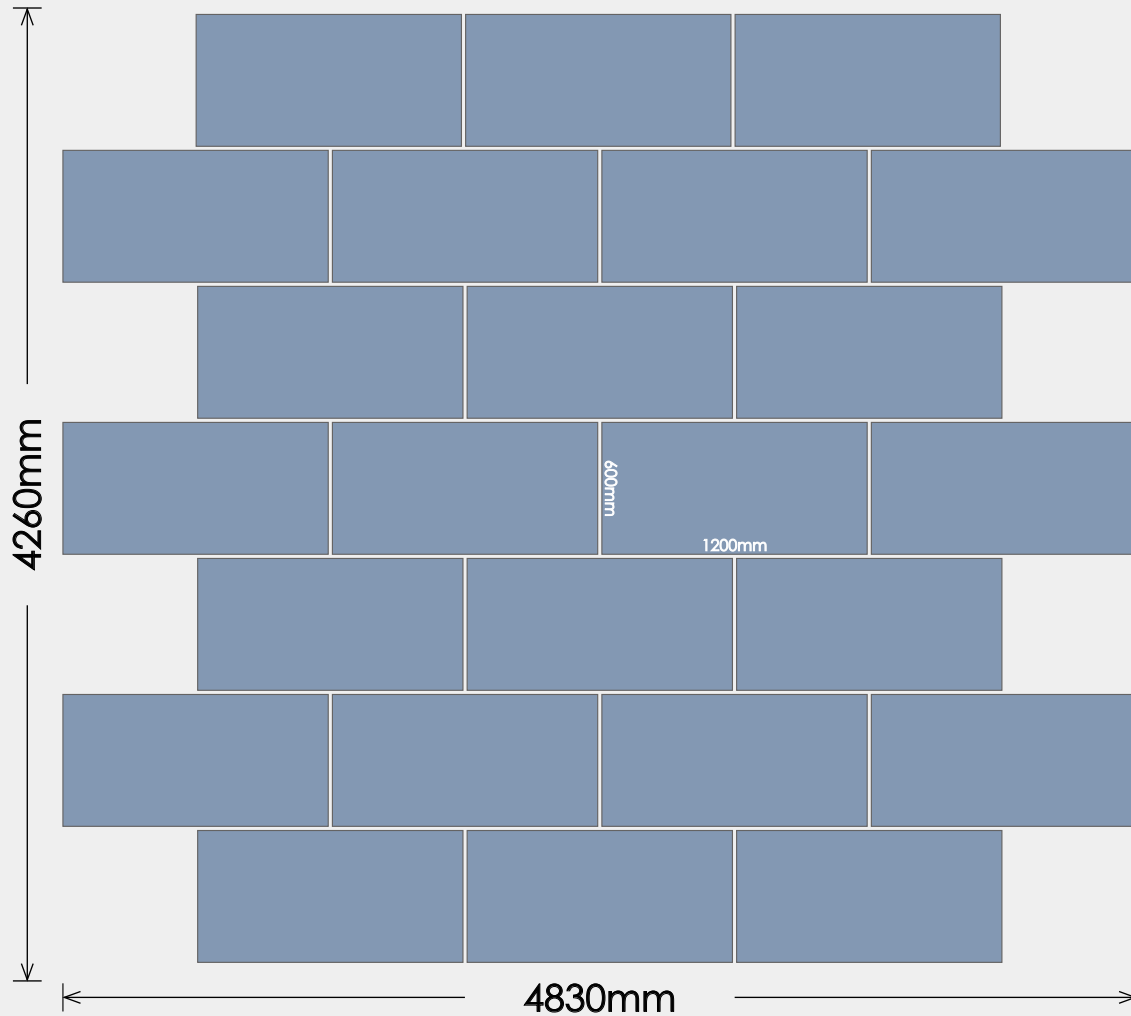

Gigante Porcelain Laying Pattern

Laying Pattern shown uses a full pack of Gigante Porcelain.

Flag sizes:

1200mm x 600mm

Laying pattern suitable for:
Grande, Gigante Porcelain, Quartz
Porcelain and Essential Porcelain
1200x600mm.

Using these sizes from digbystone, this decorative paving feature can be created in your patio, lawn or a sunny spot in your garden.

Notes:

Stockist Details:

Tel:

Price Quoted:

All dimensions shown are nominal. Product is designed to be laid with 10 -15mm joints.