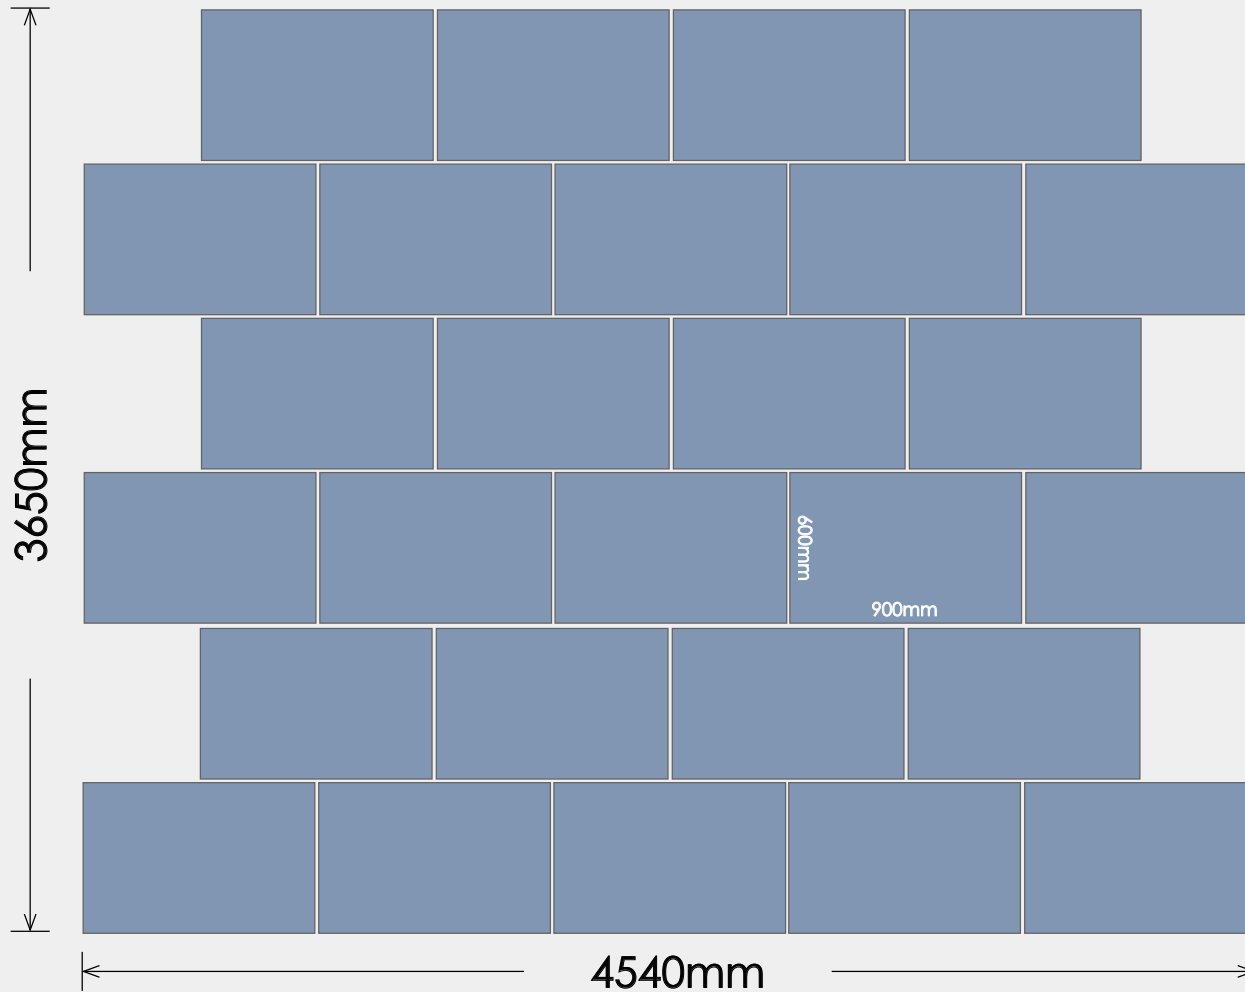

900x600mm Stretcher Bond Laying Pattern

Flag sizes:
900x600mm

Laying pattern suitable for:
Granite, Slate, Limestone Classic,
Essential Porcelain, Serena Stone &
Sandstone Premium in 900x600mm

Using these sizes from digbystone, this decorative paving feature can be created in your patio, lawn or a sunny spot in your garden.

Notes:

Stockist Details:

Tel:

Price Quoted:

All dimensions shown are nominal. Product is designed to be laid with 10 -15mm joints.